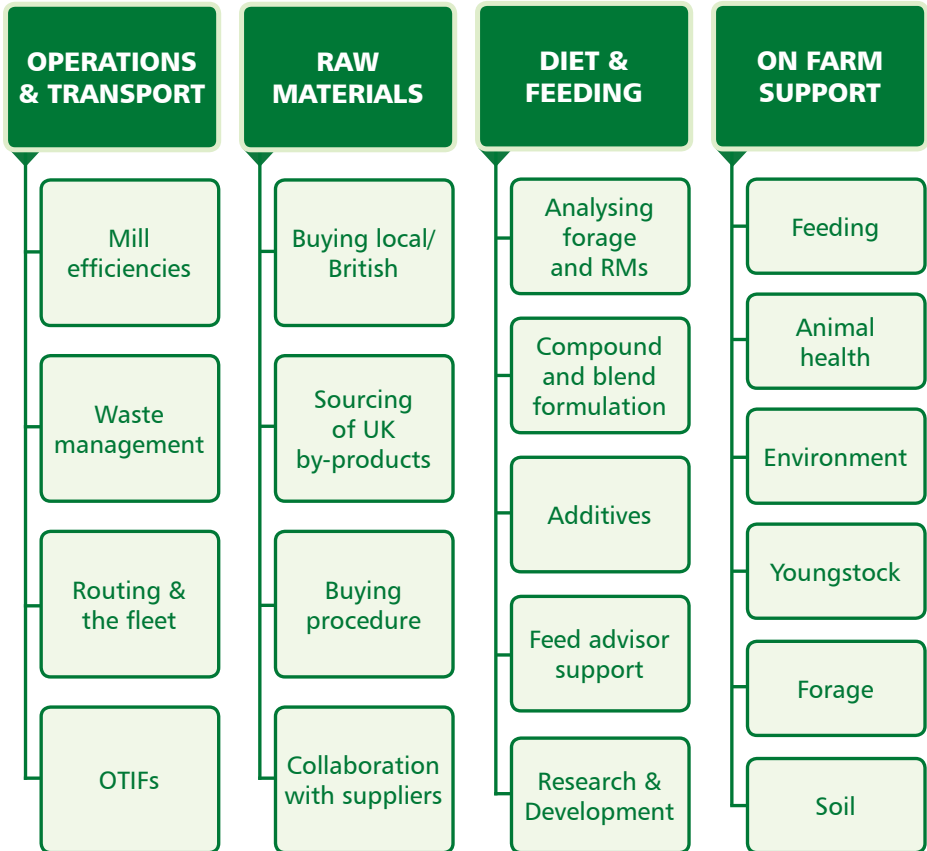

NWF Fusion Dairy Feed  
**Sustainable Nutrition**

0800 756 2787  
[www.nwfagriculture.co.uk](http://www.nwfagriculture.co.uk)

**Fusion**   
Sustainability for a better future

# Fusion Sustainability

NWF Agriculture has introduced steps to manage and reduce the carbon footprint of the business through improving efficiencies, raw material sourcing, renewables, manufacturing processes and operations.

As an industry that utilises by-products to produce food for a growing population, the agricultural sector already has strong sustainable credentials. Every stakeholder has a role play in further improving agriculture's position. NWF Agriculture; as a carbon contributor and as a feed manufacturer, are supporting farmers with the best possible sustainable feed options.

### **NWF FUSION PRO**

A high-performance ration that contains high levels of Ultra Pro-R and Ultra Starch W to ensure high levels of bypass protein and starch to support high performing cows.